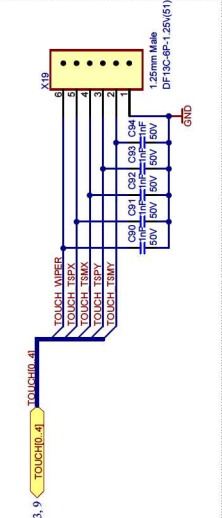

TOUCH Connector

LVDS Connector

RGB Connector

TEGRA DVI Connector

DVI Connector

Sliding caps

PLACE D1, D2, D3, D4 NEAR THE CONNECTOR

Title Iris		Toradex AG	
Size: A3		How	
Number: 9		Revision: V1.1	
Date: 1/31/2017		Time: 6:06:09 PM	
File: Video_Connectors_SchDoc		Sheet 9 of 14	
		Switzerland	