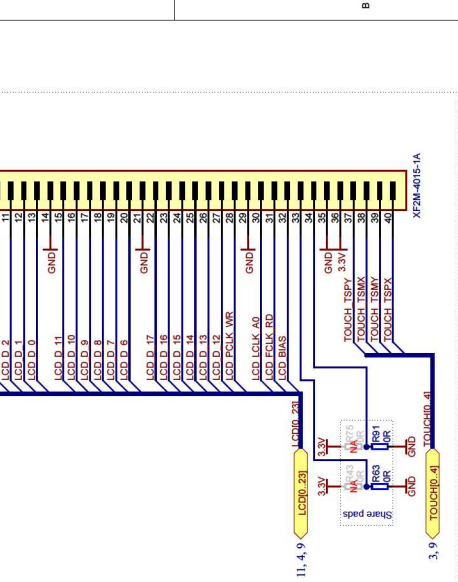

TOUCH Connector

LVDS Connector

RGB Connector

TEGRA DVI Connector

DVI Connector

Sliding caps

PLACE D1, D2, D3, D4 NEAR THE CONNECTOR

Title Iris		Toradex AG	
Size: A3		How	
Number: 9		Revision: V1.1	
Date: 1/31/2017		Time: 6:06:09 PM	
File: Video_Connectors_SchDoc		Sheet 9 of 14	
		Switzerland	