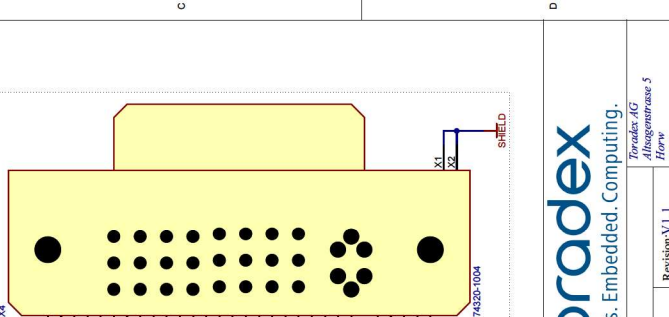

TOUCH Connector

LVDS Connector

RGB Connector

TEGRA DVI Connector

DVI Connector

Sliding caps

PLACE D1, D2, D3, D4 NEAR THE CONNECTOR

Title Iris		Toradex AG	
Size: A3		How	
Number: 9		Revision: V1.1	
Date: 1/31/2017		Time: 6:06:09 PM	
File: Video_Connectors_SchDoc		Sheet 9 of 14	
		Switzerland	