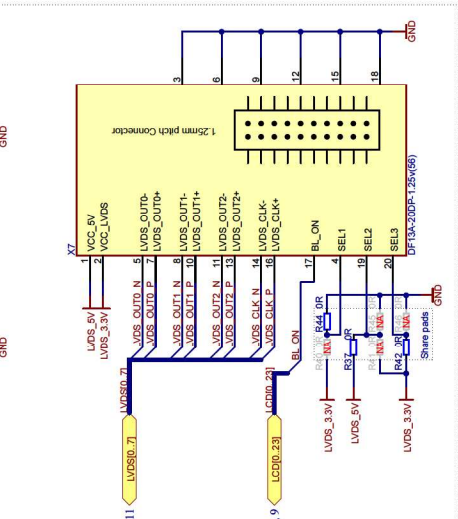

TOUCH Connector

LVDS Connector

RGB Connector

TEGRA DVI Connector

DVI Connector

Sliding caps

PLACE D1, D2, D3, D4 NEAR THE CONNECTOR

Title Iris		Toradex AG	
Size: A3		How	
Number: 9		Revision: V1.1	
Date: 1/31/2017		Time: 6:06:09 PM	
File: Video_Connectors_SchDoc		Sheet 9 of 14	
		Switzerland	