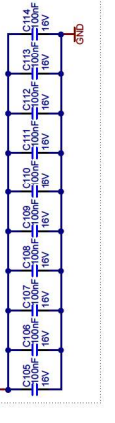

TOUCH Connector

LVDS Connector

RGB Connector

TEGRA DVI Connector

DVI Connector

Sliding caps

PLACE D1, D2, D3, D4 NEAR THE CONNECTOR

Title Iris		Toradex AG	
Size: A3		How	
Number: 9		Revision: V1.1	
Date: 1/31/2017		Time: 6:06:09 PM	
File: Video_Connectors_SchDoc		Sheet 9 of 14	
		Switzerland	