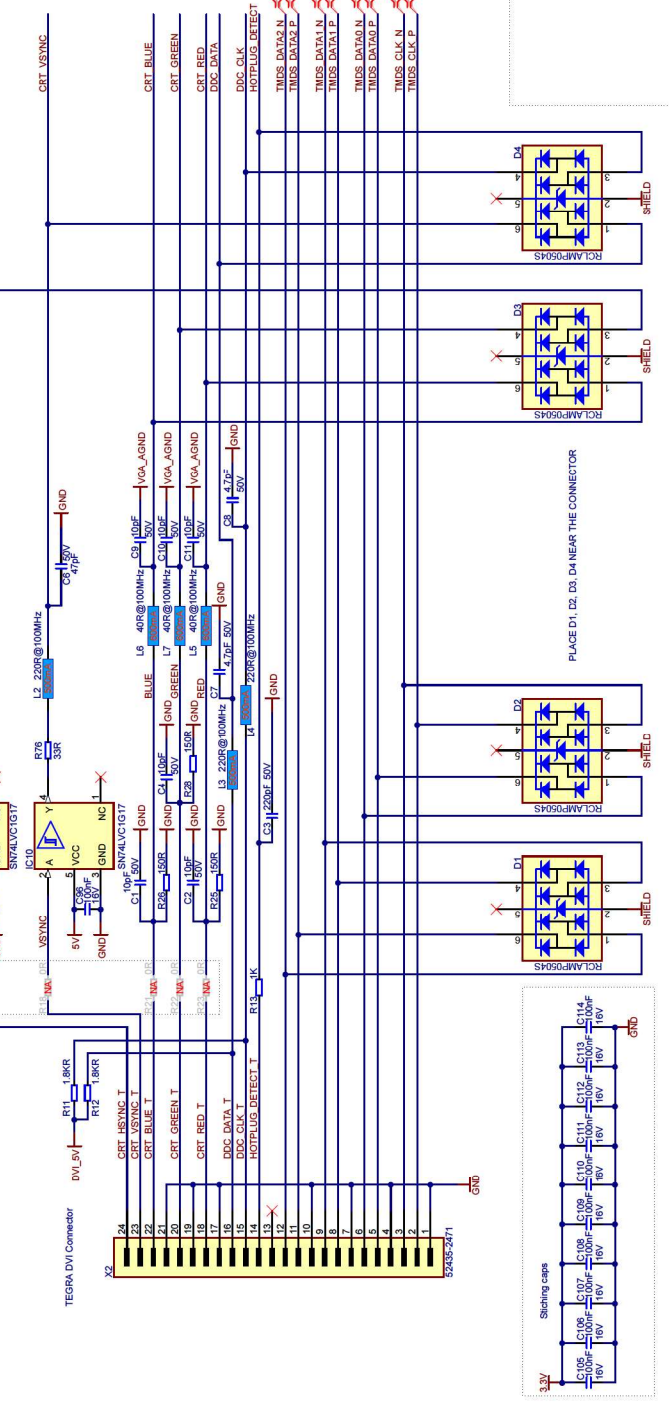

TOUCH Connector

LVDS Connector

RGB Connector

TEGRA DVI Connector

DVI Connector

Sliding caps

PLACE D1, D2, D3, D4 NEAR THE CONNECTOR

Title Iris		Toradex AG	
Size: A3		How	
Number: 9		Revision: V1.1	
Date: 1/31/2017		Time: 6:06:09 PM	
File: Video_Connectors_SchDoc		Sheet 9 of 14	
		Switzerland	